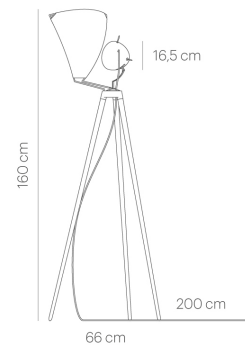

GEORGE FLOOR black-red LED

BD05-0

warmDIM

TECHNICAL SPECIFICATIONS

Mounting method	Floor
warmDIM	Yes
Light emission	indirect
Light distribution	symmetric
Level of light output efficiency	100 %
Luminaire luminous flux	530 lm
Color temperature	2700 - 2200 K
Colour rendering index (CRI)	> 90
Beam angle	118
White impression	warm white
Rated voltage (range)	220-240 V
Power frequency	50/60 Hz
Power consumption (maximum)	17 W
Type of lamp control gear	Driver
Energy efficiency	A - A++
Dimmable	Yes
Type of Dimmer	phase rotary dimmer
Height	1600 mm
Head adjustable	Yes
Adjustable	Yes
Length of connection cable	3000 mm
Net weight	7,00 kg