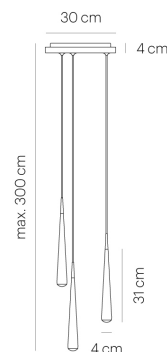

NICEONE RAIN TRIO 30 black/black/black
CNO03-1

warmDIM

TECHNICAL SPECIFICATIONS

Mounting method	ceiling-mounted (surface)
warmDIM	Yes
Light emission	direct
Light distribution	symmetric
Luminaire luminous flux	3 x 620 lm
Colour temperature	2700-2200 K
Colour rendering index (CRI)	> 90
White impression	warm white
Rated voltage (range)	220-240 V / 120 V
Power frequency	50/60 Hz
Power consumption (maximum)	3x 11 W
Surface	powder-coated
Housing material	aluminium
Type of lamp control gear	Driver
Ballast included	Yes
Protection class	I
Connection cable (number of cores)	3
Number of lampheads	3
Energy efficiency	A - A++
Dimmable	Yes
Type of Dimmer	phase rotary dimmer
Diameter	300 mm
Height adjustable	No
Suspension length	-/2500 mm
Custom length	Yes
	powder-coated
	aluminium