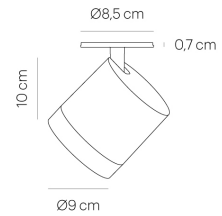

### TECHNICAL SPECIFICATIONS

Lamp holder	LED
warmDIM	Yes
Luminaire luminous flux	1250 lm
Colour temperature	2700 K
Colour rendering index (CRI)	> 90
Beam angle	35-80°
Rated voltage (range)	220-240 V / 120 V
Power consumption (maximum)	16 W
Energy efficiency	A - A++
Dimmable	Yes
Type of Dimmer	phase rotary dimmer