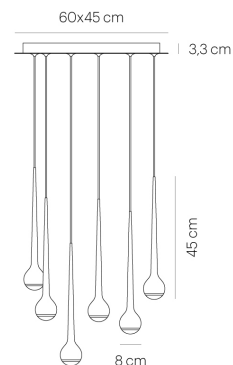

FALLING WATER CLOUD 6 matt black/black/black

DC12-1

warmDIM

TECHNICAL SPECIFICATIONS

Lamp holder	LED
Mounting method	ceiling-mounted (surface)
warmDIM	Yes
Light emission	direct
Level of light output efficiency	100 %
Luminaire luminous flux	6x 770 lm
Color temperature	2700-2200 K
Colour rendering index (CRI)	> 90
Beam angle	41
White impression	warm white
Basic material	aluminium
Rated voltage (range)	220-240 V / 120 V
Power frequency	50/60 Hz
Power consumption (maximum)	6x 11 W
Surface	powder-coated
Housing material	aluminium
Type of lamp control gear	Driver
Ballast included	Yes
Protection class	I
Number of lampheads	6
Energy efficiency	A - A++
Dimmable	Yes
Type of Dimmer	Phase cutting (electronic)
Height	450 mm
Diameter	80 mm
Suspension length	-/2500 mm
Net weight	10,4 kg
Custom length	Yes
Fire protection "F"	Yes