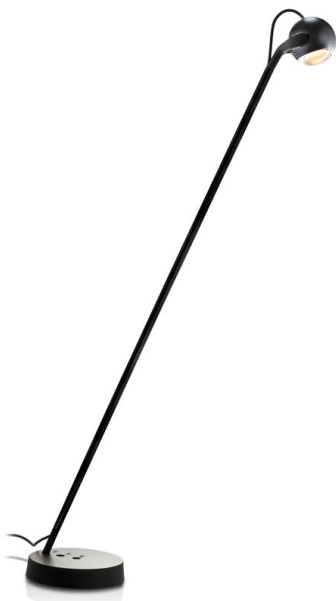

FALLING STAR FLOOR matt black/black/black

DS17-0

Type of product:	FLOOR LAMP
Light source:	1x LED Modul 002
Included:	Yes
Number of light sources needed:	1

TECHNICAL SPECIFICATIONS

Lamp holder	LED
Mounting method	Floor
Light emission	direct
Light distribution	symmetric
Luminaire luminous flux	200 lm
Colour temperature	2700-2200 K
Colour rendering index (CRI)	> 90
White impression	warm white
Basic material	aluminium
Rated voltage (range)	100-240 V
Power frequency	50/60 Hz
Power consumption (maximum)	8 W
Surface	matt black
Type of lamp control gear	Driver
Ballast included	Yes
Protection class	II
Number of lampheads	1
Energy efficiency	A - A++
Dimmable	Yes
Type of Dimmer	Integrated pushbutton
Height	1100 mm
Outer diameter	180 mm
Head adjustable	Yes
Length of connection cable	2000 mm
Net weight	6,00 kg