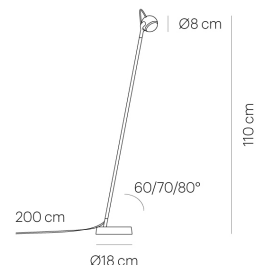

FALLING STAR FLOOR matt black/black/black

DS17-0

Type of product:	FLOOR LAMP
Light source:	1x LED Modul 002
Included:	Yes
Number of light sources needed:	1

TECHNICAL SPECIFICATIONS

Lamp holder	LED
Mounting method	Floor
Light emission	direct
Light distribution	symmetric
Luminaire luminous flux	200 lm
Colour temperature	2700-2200 K
Colour rendering index (CRI)	> 90
White impression	warm white
Basic material	aluminium
Rated voltage (range)	100-240 V
Power frequency	50/60 Hz
Power consumption (maximum)	8 W
Surface	matt black
Type of lamp control gear	Driver
Ballast included	Yes
Protection class	II
Number of lampheads	1
Energy efficiency	A - A++
Dimmable	Yes
Type of Dimmer	Integrated pushbutton
Height	1100 mm
Outer diameter	180 mm
Head adjustable	Yes
Length of connection cable	2000 mm
Net weight	6,00 kg

LIGHT DIAGRAM