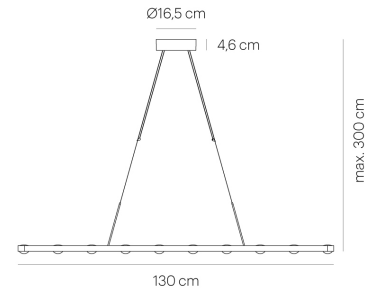

DANCE 10 alu pol LED
FA30-0

warmDIM

TECHNICAL SPECIFICATIONS

Lamp holder	LED
Mounting method	Pendant
warmDIM	Yes
Light emission	direct/indirect
Light distribution	symmetric
Level of light output efficiency	100 %
Luminaire luminous flux	950 lm
Colour temperature	2700 K
Colour rendering index (CRI)	> 90
White impression	warm white
Rated voltage (range)	220-240 V / 120 V
Power frequency	50/60 Hz
Power consumption (maximum)	15 W
Surface	polished
Housing material	aluminium
Type of lamp control gear	Driver
Ballast included	Yes
Protection class	I
Energy efficiency	A - A++
Dimmable	Yes
Type of Dimmer	Phase cutting (electronic)
Length	1300 mm
Suspension length	-/3000 mm