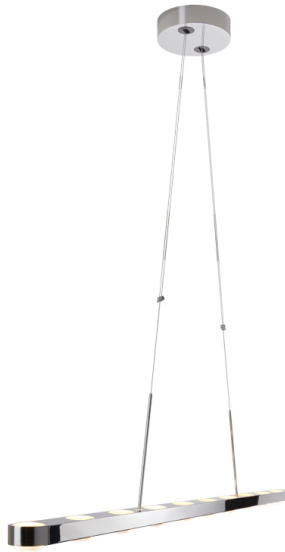

DANCE 10 alu pol LED
FA30-0

warmDIM

TECHNICAL SPECIFICATIONS

Lamp holder	LED
Mounting method	Pendant
warmDIM	Yes
Light emission	direct/indirect
Light distribution	symmetric
Level of light output efficiency	100 %
Luminaire luminous flux	950 lm
Colour temperature	2700 K
Colour rendering index (CRI)	> 90
White impression	warm white
Rated voltage (range)	220-240 V / 120 V
Power frequency	50/60 Hz
Power consumption (maximum)	15 W
Surface	polished
Housing material	aluminium
Type of lamp control gear	Driver
Ballast included	Yes
Protection class	I
Energy efficiency	A - A++
Dimmable	Yes
Type of Dimmer	Phase cutting (electronic)
Length	1300 mm
Suspension length	-/3000 mm