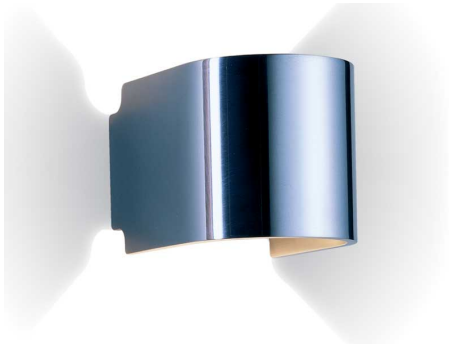

**SIMPLE** alu pol HV  
FQ00-0

Type of product:	WALL LAMP
Light source:	1x BM21-0
Included:	Yes
Number of light sources needed:	1

**TECHNICAL SPECIFICATIONS**

Lamp holder	B15d
Mounting method	wall-mounted (surface)
Light emission	direct/indirect
Level of light output efficiency	48 %
Rated voltage (range)	220-240 V / 120 V
Power frequency	50/60 Hz
Type of lamp control gear	not needed
Protection class	I
Use low pressure vapour lamps	Yes
Energy efficiency	D
Dimmable	Yes
With dimmer	No
Length	155 mm
Width	100 mm
Height	100 mm
Net weight	0,95 kg
Minim. distance to illum. surface	300 mm
Fire protection "F"	Yes