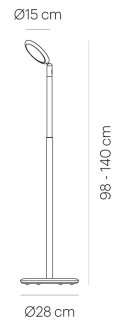

**PARROT** black  
LP10-1

warmDIM

### TECHNICAL SPECIFICATIONS

Lamp holder	LED
warmDIM	Yes
Luminaire luminous flux	800 lm
Colour temperature	2700 K
Colour rendering index (CRI)	> 90
Rated voltage (range)	120-240 V
Power consumption (maximum)	10 W
Energy efficiency	A - A++
Dimmable	Yes
Type of Dimmer	Integrated pushbutton