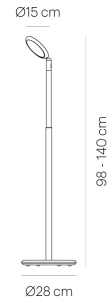

PARROT black

LP10-1

PARROT is like a good friend.

As a mobile, battery powered luminaire, with height-adjustable body and with a head that can rotate and tilt, PARROT offers a high degree of variability and mobility.

PARROT black
LP10-1

warmDIM

TECHNICAL SPECIFICATIONS

Lamp holder	LED
warmDIM	Yes
Luminaire luminous flux	800 lm
Colour temperature	2700 K
Colour rendering index (CRI)	> 90
Rated voltage (range)	120-240 V
Power consumption (maximum)	10 W
Energy efficiency	A - A++
Dimmable	Yes
Type of Dimmer	Integrated pushbutton