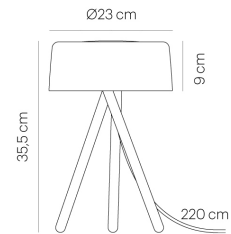

MY TABLE 35 dark oak
LT00-0

TECHNICAL SPECIFICATIONS

Mounting method	Floor
Light emission	direct
Light distribution	symmetric
Luminaire luminous flux	430 lm
Colour temperature	2700 K
Colour rendering index (CRI)	> 90
White impression	warm white
Basic material	aluminium
Rated voltage (range)	100-240 V
Power frequency	50/60 Hz
Power consumption (maximum)	13 W
Surface	polished
Type of lamp control gear	Driver
Ballast included	Yes
Protection class	II
Lampshade material	bone-china porcelain
Energy efficiency	A - A++
Dimmable	Yes
Type of Dimmer	Integrated pushbutton
Height	355 mm
Diameter	230 mm
Length of connection cable	2200 mm
Net weight	1,75 kg

LIGHT DIAGRAM