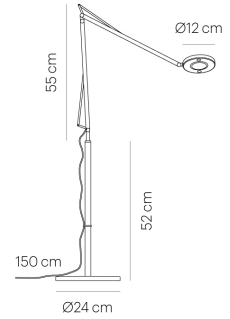

**JOHN FLOOR** black  
TC56-2

warmDIM

**TECHNICAL SPECIFICATIONS**

Lamp holder	LED
warmDIM	Yes
Luminaire luminous flux	700 / 850 / 950 / 1.000   850 lm
Colour temperature	2.400 / 2.700 / 3.000 / 3.500   2.700-2.200 K
Colour rendering index (CRI)	> 90
Rated voltage (range)	100-240 V
Power consumption (maximum)	11 W
Energy efficiency	A - A++
Dimmable	Yes
Type of Dimmer	Integrated pushbutton