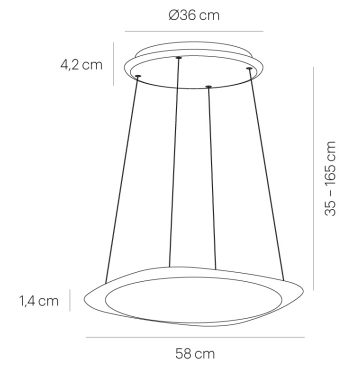

FLYING black

XS33-1

warmDIM

TECHNICAL SPECIFICATIONS

Lamp holder	LED
warmDIM	Yes
Light emission	50% direct / 50% indirect
Luminaire luminous flux	4000 lm
Colour temperature	2200 K - 3500 K
Colour rendering index (CRI)	> 90
Rated voltage (range)	220-240 V / 120 V
Power consumption (maximum)	50 W
Energy efficiency	A - A++
Dimmable	Yes
Type of Dimmer	Casambi
Adjustable colour temperature	Yes
Height adjustable	Yes