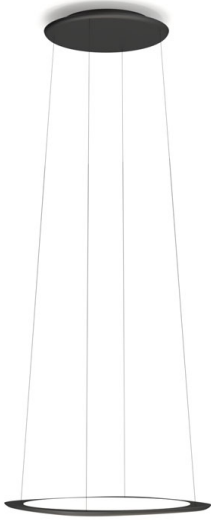

FLYING black

XS33-1

warmDIM

TECHNICAL SPECIFICATIONS

Lamp holder	LED
warmDIM	Yes
Light emission	50% direct / 50% indirect
Luminaire luminous flux	4000 lm
Colour temperature	2200 K - 3500 K
Colour rendering index (CRI)	> 90
Rated voltage (range)	220-240 V / 120 V
Power consumption (maximum)	50 W
Energy efficiency	A - A++
Dimmable	Yes
Type of Dimmer	Casambi
Adjustable colour temperature	Yes
Height adjustable	Yes